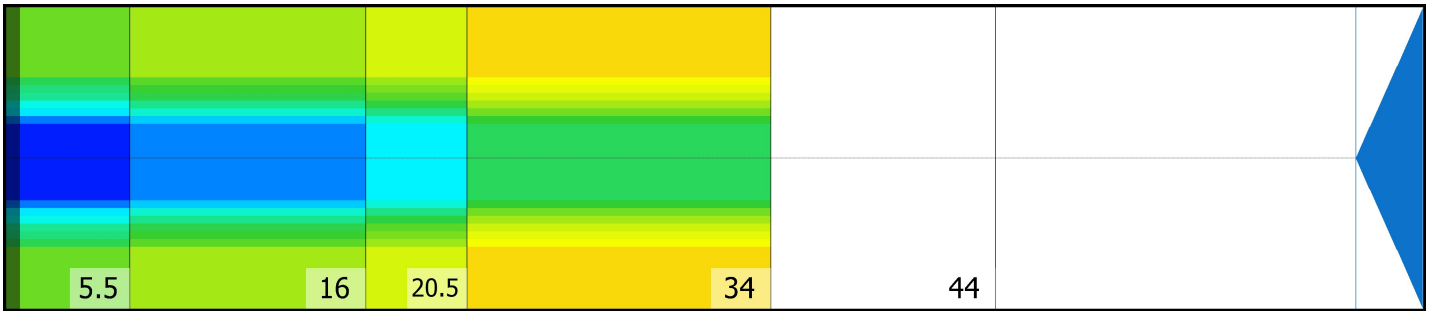

LONDON18

Conditioner:

Cleaner:

Zone Configuration

Cleaner Transition

Mode: Clean and Condition

Speed: Max Clean

Start Cleaner Spray: 0 Feet

Start Squeegee: 0 Feet

Start Conditioning: 6 Inches

Split Pattern: No

Zone 1	Avg	Ratio	Zone 2	Avg	Ratio
Left	43.0	2.3 : 1	Left	36.0	2.4 : 1
Right	43.0	2.3 : 1	Right	36.0	2.4 : 1
Center	97.0		Center	87.0	

Zone 3	Avg	Ratio	Zone 4	Avg	Ratio
Left	30.0	2.5 : 1	Left	21.0	2.6 : 1
Right	30.0	2.5 : 1	Right	21.0	2.6 : 1
Center	76.0		Center	55.0	

Zone 5	Avg	Ratio
Left	0.0	1.0 : 1
Right	0.0	1.0 : 1
Center	0.0	