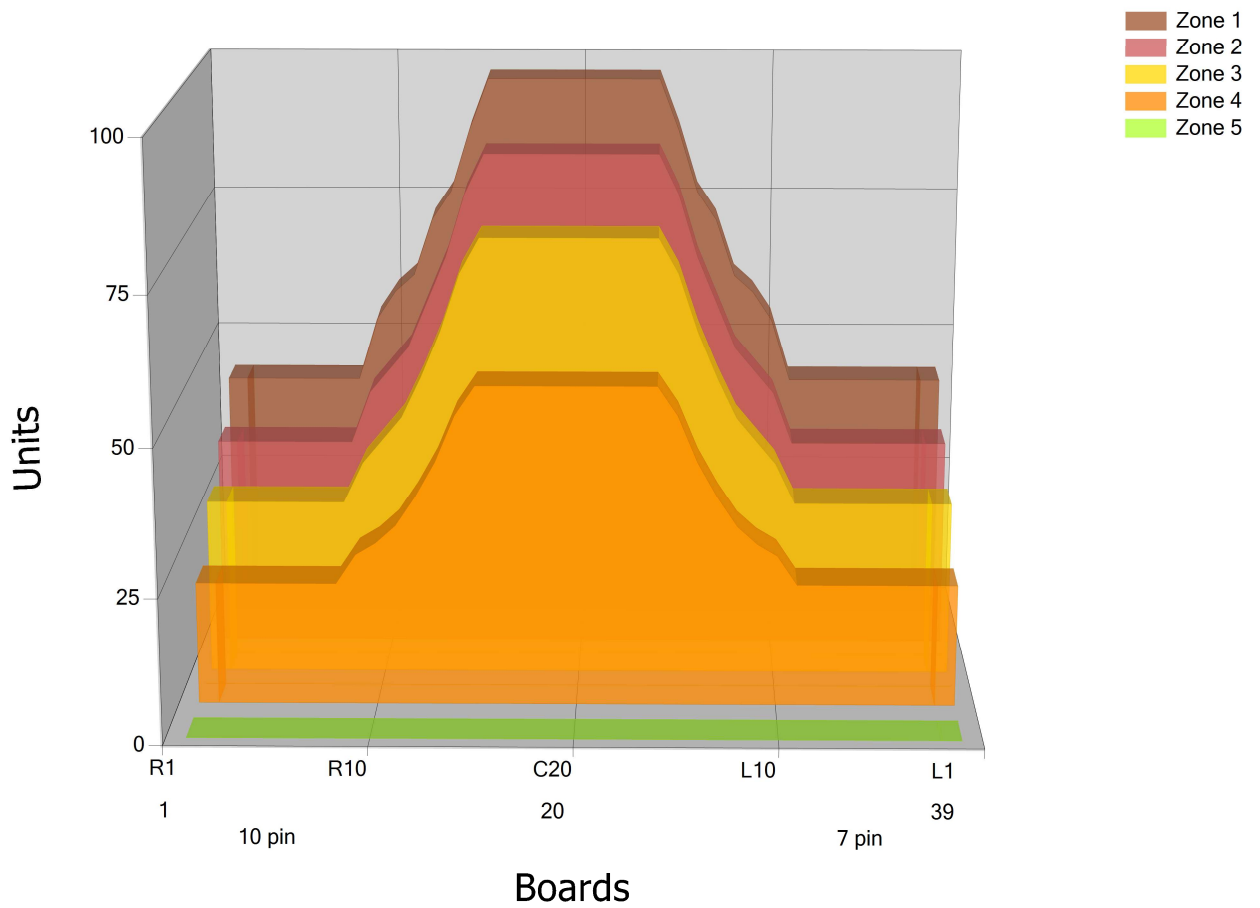

LONDON18

Conditioner:

Cleaner:

Zone Configuration

Cleaner Transition

Mode: Clean and Condition

Speed: Max Clean

Start Cleaner Spray: 0 Feet

Start Squeegee: 0 Feet

Start Conditioning: 6 Inches

Split Pattern: No

Zone 1	Avg	Ratio	Zone 2	Avg	Ratio
Left	43.0	2.3 : 1	Left	36.0	2.4 : 1
Right	43.0	2.3 : 1	Right	36.0	2.4 : 1
Center	97.0		Center	87.0	

Zone 3	Avg	Ratio	Zone 4	Avg	Ratio
Left	30.0	2.5 : 1	Left	21.0	2.6 : 1
Right	30.0	2.5 : 1	Right	21.0	2.6 : 1
Center	76.0		Center	55.0	

Zone 5	Avg	Ratio
Left	0.0	1.0 : 1
Right	0.0	1.0 : 1
Center	0.0	