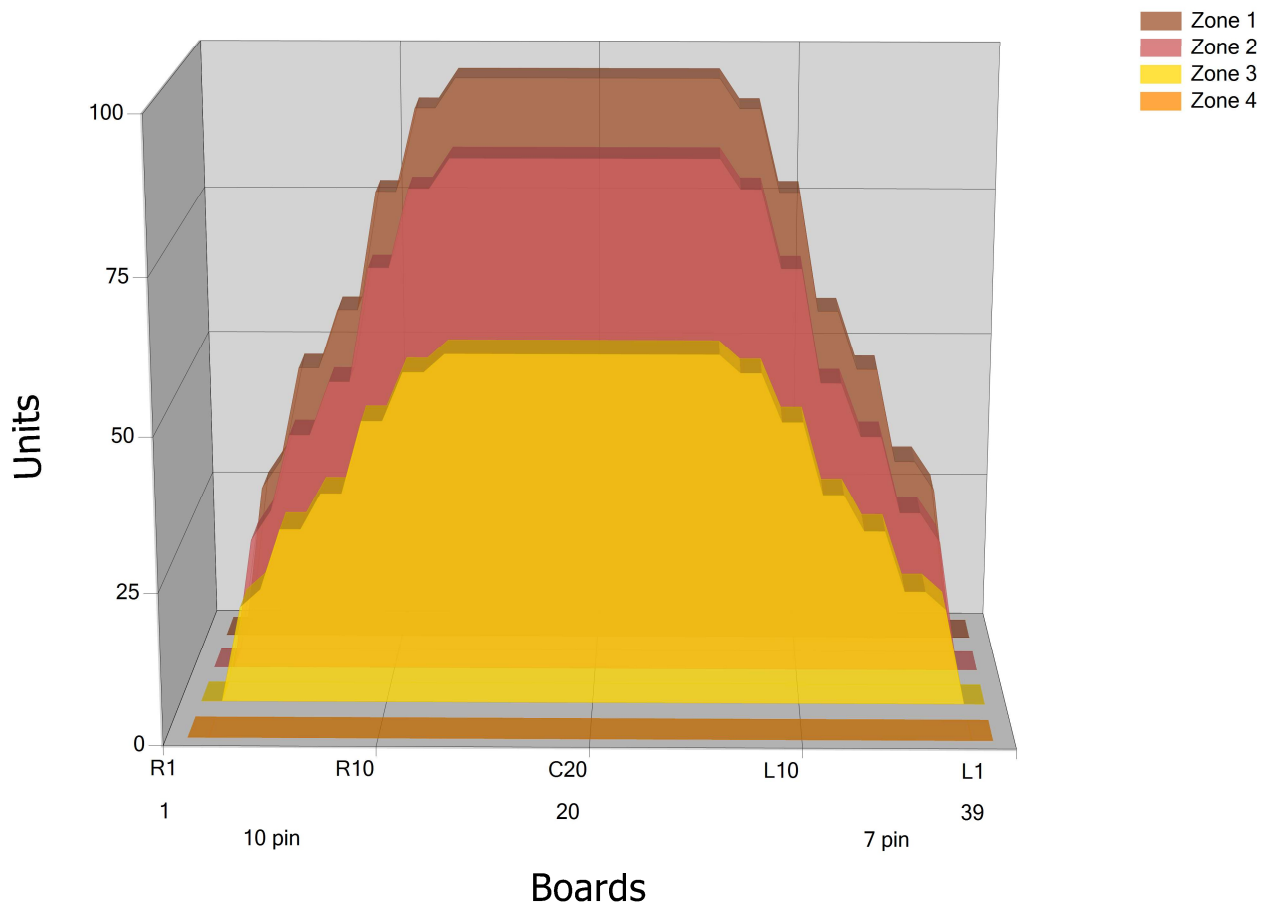

ATLANTA18

Conditioner:

Cleaner:

Zone Configuration

Cleaner Transition

Mode: Clean and Condition

Speed: Max Clean

Start Cleaner Spray: 0 Feet

Start Squeegee: 0 Feet

Start Conditioning: 6 Inches

Split Pattern: No

| Zone 1 | Avg | Ratio | Zone 2 | Avg | Ratio |
|--------|------|---------|--------|------|---------|
| Left | 36.4 | 2.6 : 1 | Left | 31.2 | 2.8 : 1 |
| Right | 41.6 | 2.6 : 1 | Right | 35.6 | 2.8 : 1 |
| Center | 96.0 | | Center | 86.0 | |

| Zone 3 | Avg | Ratio | Zone 4 | Avg | Ratio |
|--------|------|---------|--------|-----|---------|
| Left | 22.4 | 2.6 : 1 | Left | 0.0 | 1.0 : 1 |
| Right | 25.6 | 2.6 : 1 | Right | 0.0 | 1.0 : 1 |
| Center | 58.0 | | Center | 0.0 | |