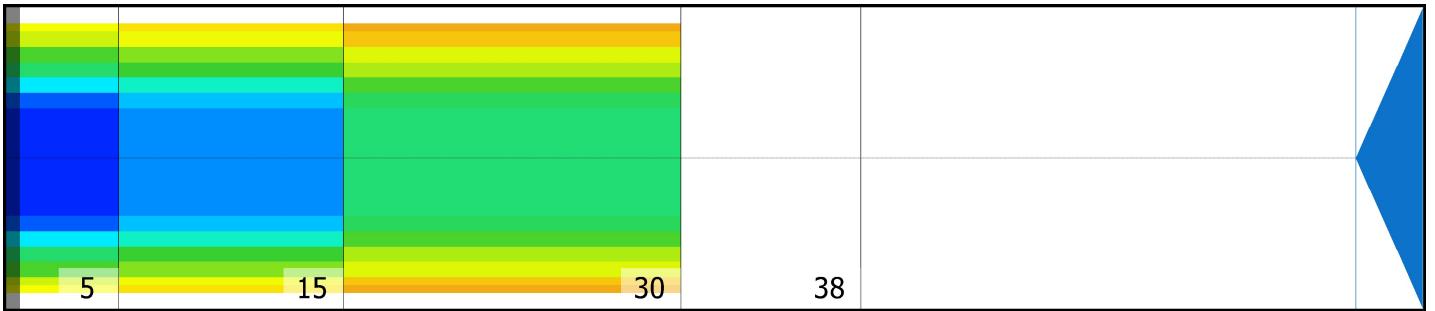

ATLANTA18

Conditioner:

Cleaner:

Zone Configuration

Cleaner Transition

Mode: Clean and Condition

Speed: Max Clean

Start Cleaner Spray: 0 Feet

Start Squeegee: 0 Feet

Start Conditioning: 6 Inches

Split Pattern: No

| Zone 1 | Avg | Ratio | Zone 2 | Avg | Ratio |
|--------|------|---------|--------|------|---------|
| Left | 36.4 | 2.6 : 1 | Left | 31.2 | 2.8 : 1 |
| Right | 41.6 | 2.6 : 1 | Right | 35.6 | 2.8 : 1 |
| Center | 96.0 | | Center | 86.0 | |

| Zone 3 | Avg | Ratio | Zone 4 | Avg | Ratio |
|--------|------|---------|--------|-----|---------|
| Left | 22.4 | 2.6 : 1 | Left | 0.0 | 1.0 : 1 |
| Right | 25.6 | 2.6 : 1 | Right | 0.0 | 1.0 : 1 |
| Center | 58.0 | | Center | 0.0 | |