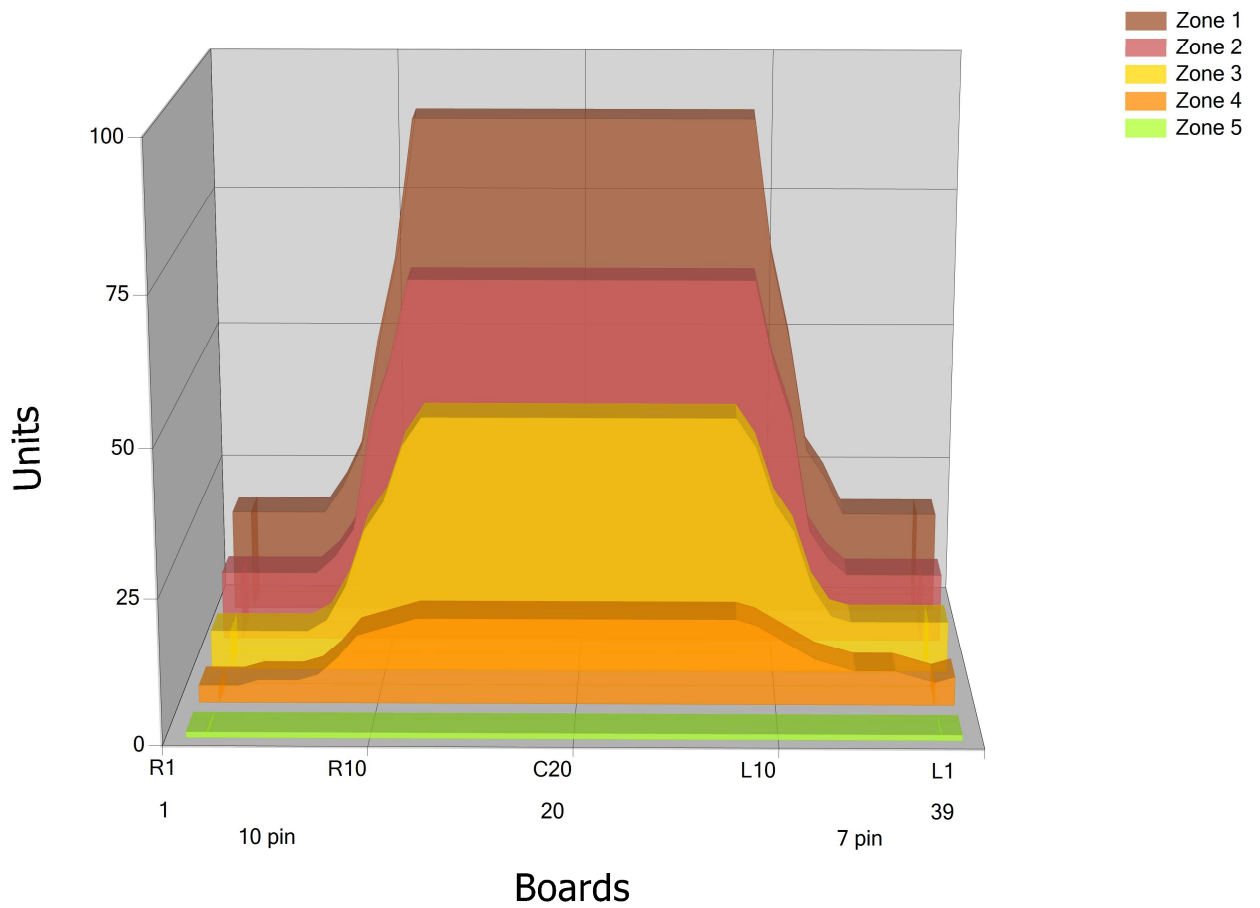

EC WASA

Conditioner:

Cleaner:

Zone Configuration

Cleaner Transition

Mode: Clean and Condition

Speed: Quick Clean

Start Cleaner Spray: 0 Feet

Start Squeegee: 0 Feet

Start Conditioning: 6 Inches

Split Pattern: No

Zone 1	Avg	Ratio	Zone 2	Avg	Ratio
Left	19.4	4.6 : 1	Left	12.6	5.2 : 1
Right	19.0	4.6 : 1	Right	12.6	5.2 : 1
Center	90.0		Center	65.0	

Zone 3	Avg	Ratio	Zone 4	Avg	Ratio
Left	9.2	4.9 : 1	Left	6.0	2.5 : 1
Right	7.4	4.9 : 1	Right	4.0	2.5 : 1
Center	45.0		Center	15.0	

Zone 5	Avg	Ratio
Left	1.0	1.0 : 1
Right	1.0	1.0 : 1
Center	1.0	