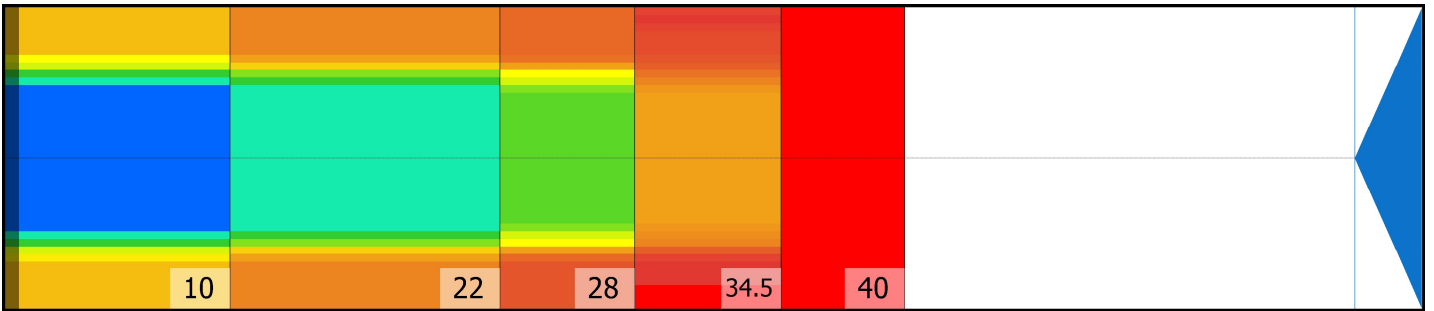

EC WASA

Conditioner:

Cleaner:

Zone Configuration

Cleaner Transition

Mode: Clean and Condition

Speed: Quick Clean

Start Cleaner Spray: 0 Feet

Start Squeegee: 0 Feet

Start Conditioning: 6 Inches

Split Pattern: No

Zone 1	Avg	Ratio	Zone 2	Avg	Ratio
Left	19.4	4.6 : 1	Left	12.6	5.2 : 1
Right	19.0	4.6 : 1	Right	12.6	5.2 : 1
Center	90.0		Center	65.0	

Zone 3	Avg	Ratio	Zone 4	Avg	Ratio
Left	9.2	4.9 : 1	Left	6.0	2.5 : 1
Right	7.4	4.9 : 1	Right	4.0	2.5 : 1
Center	45.0		Center	15.0	

Zone 5	Avg	Ratio
Left	1.0	1.0 : 1
Right	1.0	1.0 : 1
Center	1.0	