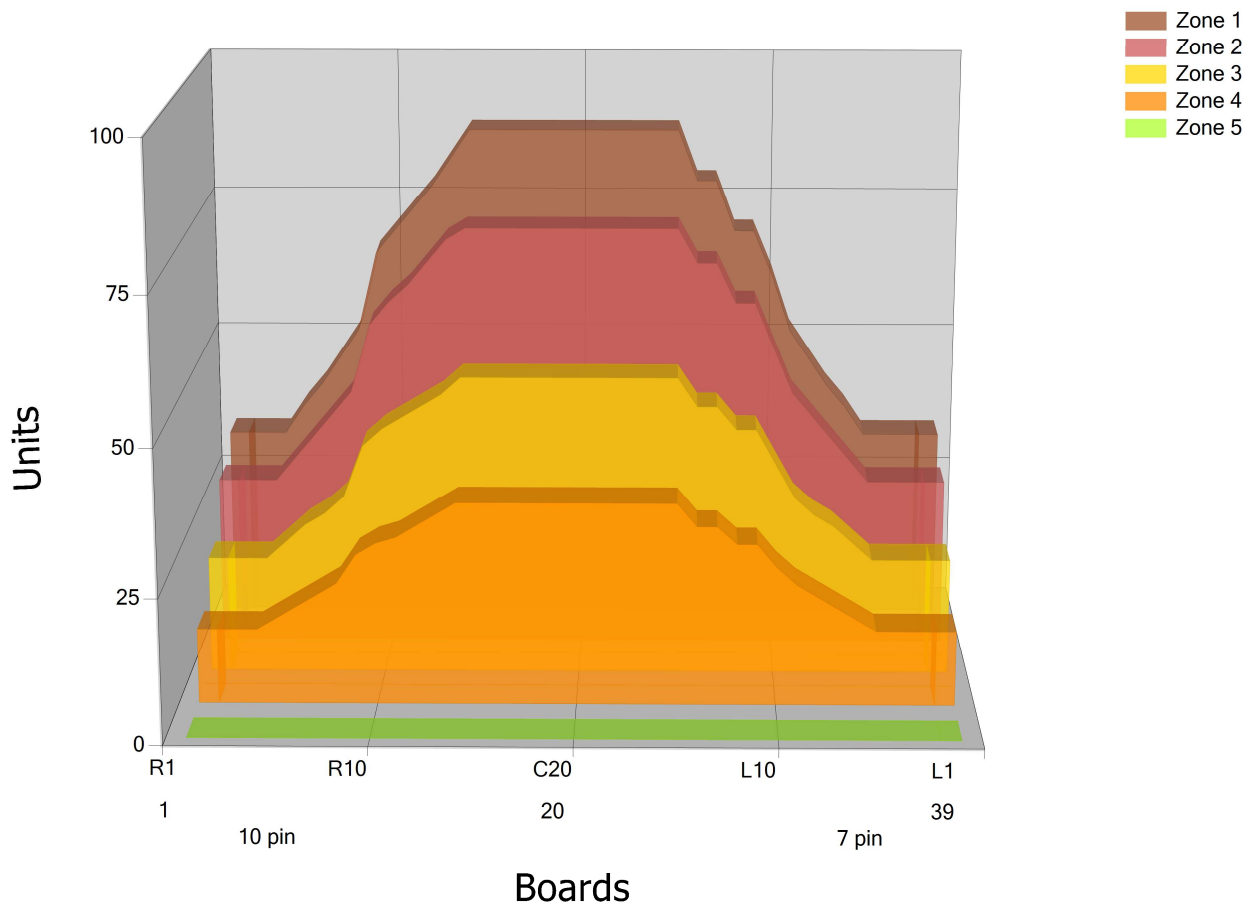

## Zone Configuration

Cleaner Transition

Mode: Clean and Condition

Speed: Max Clean

Start Cleaner Spray: 0 Feet

Start Squeegee: 0 Feet

Start Conditioning: 6 Inches

Split Pattern: No

Zone 1	Avg	Ratio	Zone 2	Avg	Ratio
Left	35.8	2.5 : 1	Left	31.4	2.4 : 1
Right	38.6	2.5 : 1	Right	33.8	2.4 : 1
Center	88.0		Center	74.0	

Zone 3	Avg	Ratio	Zone 4	Avg	Ratio
Left	21.8	2.4 : 1	Left	14.2	2.5 : 1
Right	23.4	2.4 : 1	Right	15.4	2.5 : 1
Center	52.0		Center	35.0	

Zone 5	Avg	Ratio
Left	0.0	1.0 : 1
Right	0.0	1.0 : 1
Center	0.0	