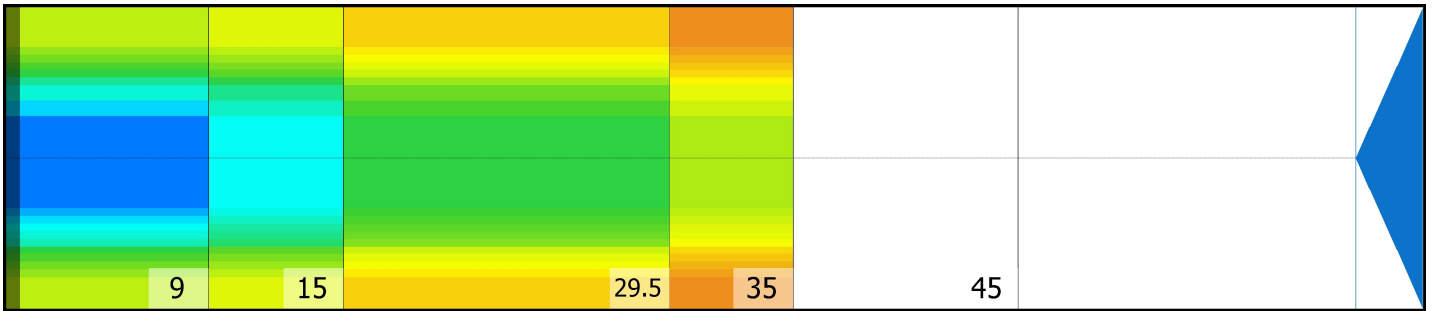

## Zone Configuration

Cleaner Transition

Mode: Clean and Condition

Speed: Max Clean

Start Cleaner Spray: 0 Feet

Start Squeegee: 0 Feet

Start Conditioning: 6 Inches

Split Pattern: No

Zone 1	Avg	Ratio	Zone 2	Avg	Ratio
Left	35.8	2.5 : 1	Left	31.4	2.4 : 1
Right	38.6	2.5 : 1	Right	33.8	2.4 : 1
Center	88.0		Center	74.0	

Zone 3	Avg	Ratio	Zone 4	Avg	Ratio
Left	21.8	2.4 : 1	Left	14.2	2.5 : 1
Right	23.4	2.4 : 1	Right	15.4	2.5 : 1
Center	52.0		Center	35.0	

Zone 5	Avg	Ratio
Left	0.0	1.0 : 1
Right	0.0	1.0 : 1
Center	0.0	