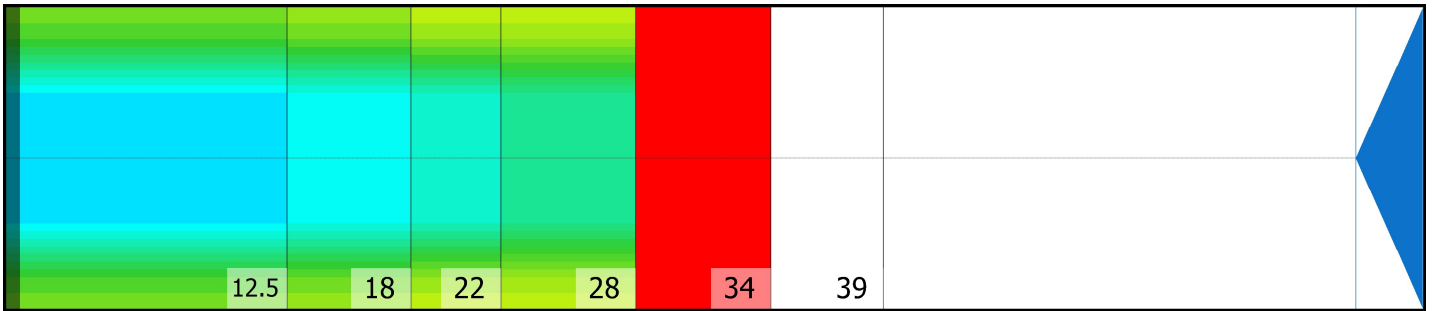

BEIJING18

Conditioner:

Cleaner:

Zone Configuration

Cleaner Transition

Mode: Clean and Condition

Speed: Max Clean

Start Cleaner Spray: 0 Feet

Start Squeegee: 0 Feet

Start Conditioning: 6 Inches

Split Pattern: No

Zone 1	Avg	Ratio	Zone 2	Avg	Ratio
Left	50.8	1.5 : 1	Left	46.8	1.6 : 1
Right	50.8	1.5 : 1	Right	46.8	1.6 : 1
Center	78.0		Center	74.0	

Zone 3	Avg	Ratio	Zone 4	Avg	Ratio
Left	41.8	1.7 : 1	Left	40.0	1.6 : 1
Right	41.8	1.7 : 1	Right	40.0	1.6 : 1
Center	69.0		Center	62.0	

Zone 5	Avg	Ratio	Zone 6	Avg	Ratio
Left	1.0	1.0 : 1	Left	0.0	1.0 : 1
Right	1.0	1.0 : 1	Right	0.0	1.0 : 1
Center	1.0		Center	0.0	