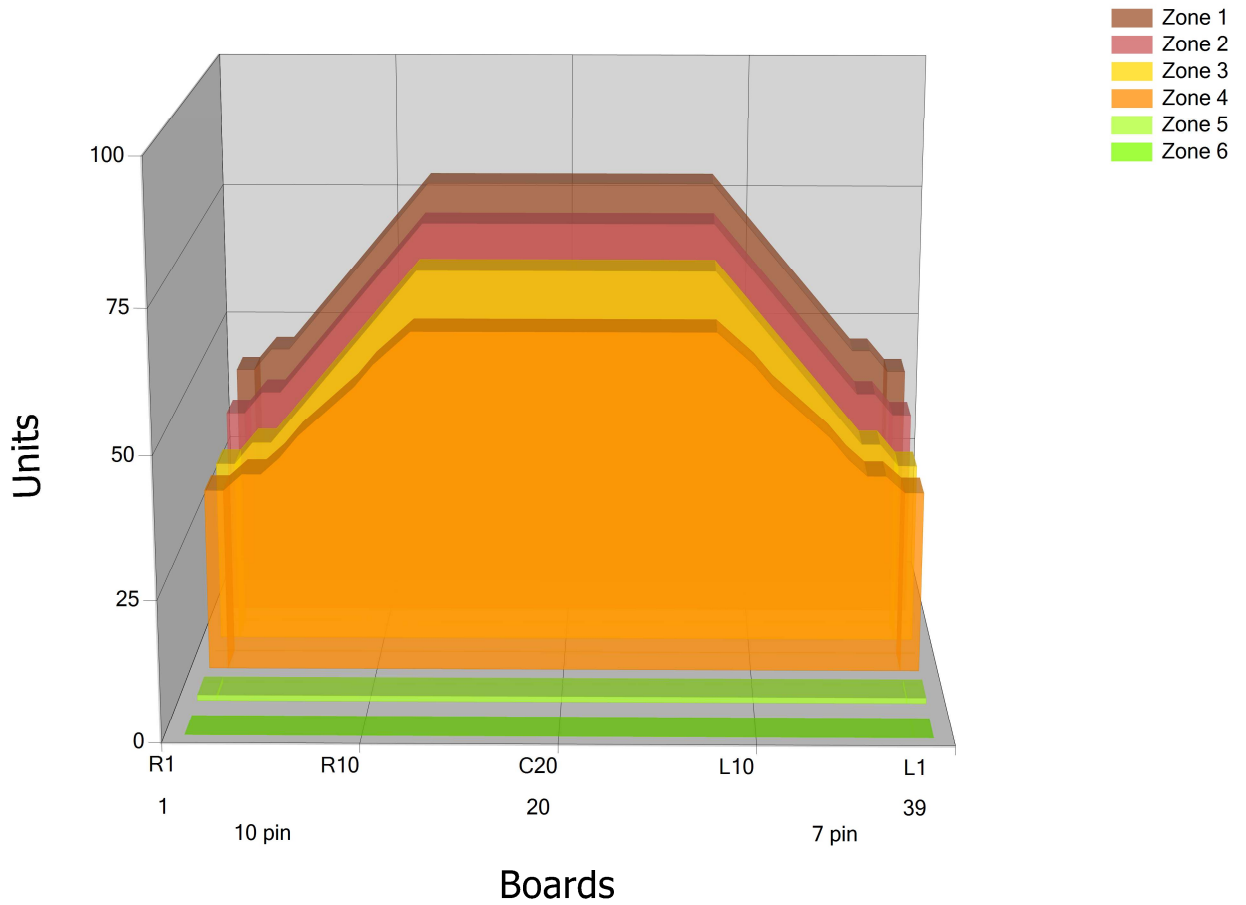

BEIJING18

Conditioner:

Cleaner:

Zone Configuration

Cleaner Transition

Mode: Clean and Condition

Speed: Max Clean

Start Cleaner Spray: 0 Feet

Start Squeegee: 0 Feet

Start Conditioning: 6 Inches

Split Pattern: No

Zone 1	Avg	Ratio	Zone 2	Avg	Ratio
Left	50.8	1.5 : 1	Left	46.8	1.6 : 1
Right	50.8	1.5 : 1	Right	46.8	1.6 : 1
Center	78.0		Center	74.0	

Zone 3	Avg	Ratio	Zone 4	Avg	Ratio
Left	41.8	1.7 : 1	Left	40.0	1.6 : 1
Right	41.8	1.7 : 1	Right	40.0	1.6 : 1
Center	69.0		Center	62.0	

Zone 5	Avg	Ratio	Zone 6	Avg	Ratio
Left	1.0	1.0 : 1	Left	0.0	1.0 : 1
Right	1.0	1.0 : 1	Right	0.0	1.0 : 1
Center	1.0		Center	0.0	