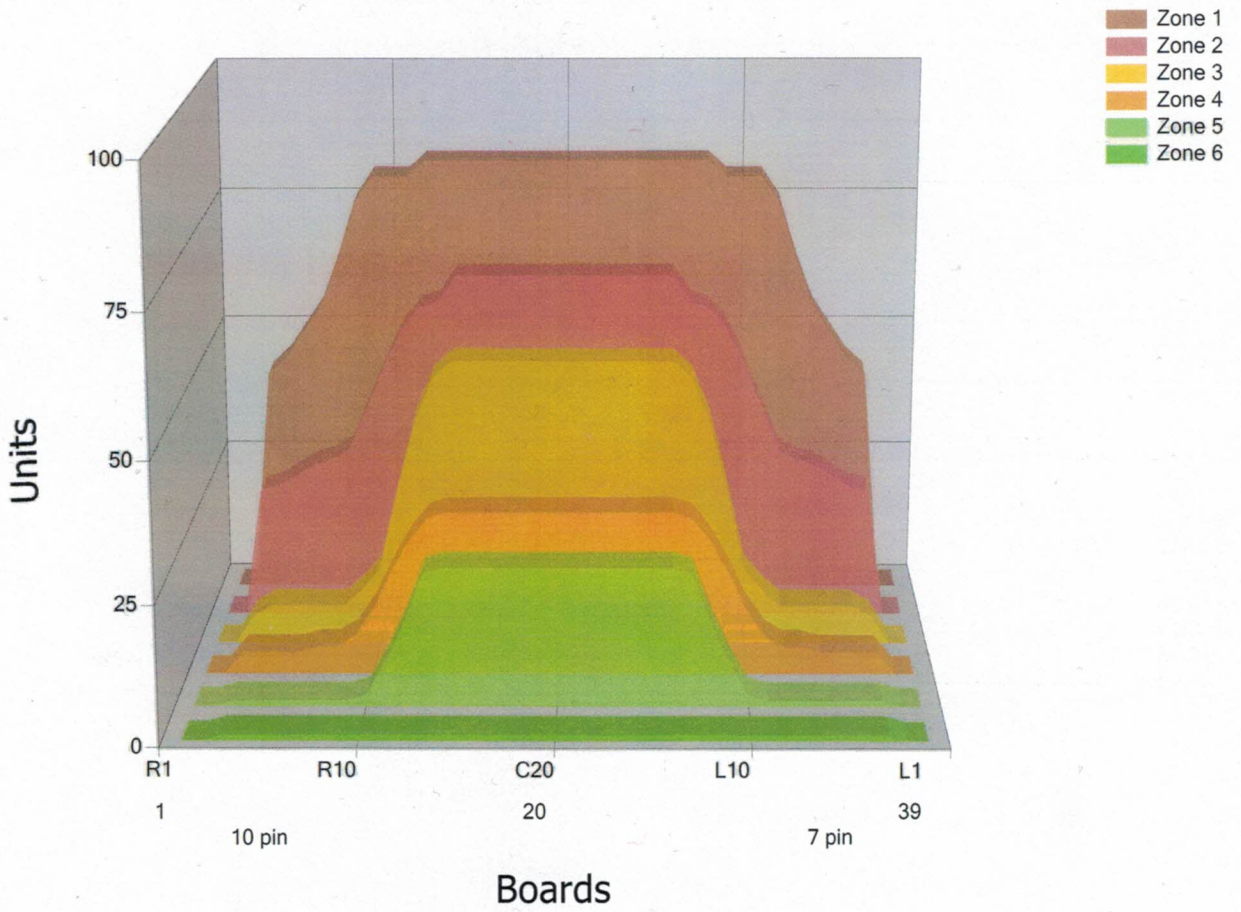

Cleaner:

PÄSUTÄULING  
PÄÄJÄISKUSA  
Zone Configuration

Cleaner Stop

Volume: 22.69

Mode: Clean and Condition

Speed: Max Clean

Start Cleaner Spray: 0 Feet

Start Squeegee: 0 Feet

Start Conditioning: 6 Inches

Split Pattern: No

Zone 1	Avg	Ratio	Zone 2	Avg	Ratio	Zone 3	Avg	Ratio	Zone 4	Avg	Ratio
Left	51.20	1.62 : 1	Left	27.00	2.41 : 1	Left	6.60	8.03 : 1	Left	4.20	7.14 : 1
Right	51.20	1.62 : 1	Right	27.00	2.41 : 1	Right	6.60	8.03 : 1	Right	4.20	7.14 : 1
Center	83.00		Center	65.00		Center	53.00		Center	30.00	
Zone 5	Avg	Ratio	Zone 6	Avg	Ratio						
Left	1.00	25.00 : 1	Left	1.00	1.00 : 1						
Right	1.00	25.00 : 1	Right	1.00	1.00 : 1						
Center	25.00		Center	1.00							

Volume by Board