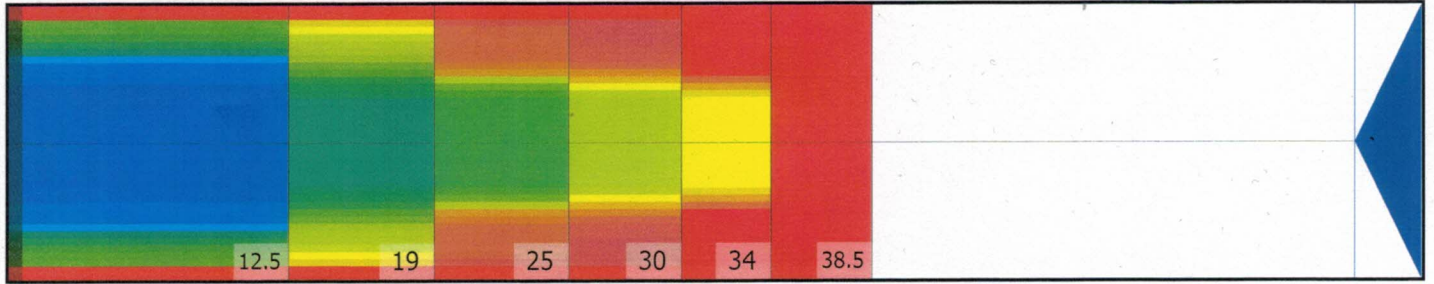

Cleaner:

PÄSUTÄULING  
PÄÄJÄISKUSA  
Zone Configuration

Cleaner Stop

Volume: 22.69

Mode: Clean and Condition

Speed: Max Clean

Start Cleaner Spray: 0 Feet

Start Squeegee: 0 Feet

Start Conditioning: 6 Inches

Split Pattern: No

Zone 1	Avg	Ratio	Zone 2	Avg	Ratio	Zone 3	Avg	Ratio	Zone 4	Avg	Ratio
Left	51.20	1.62 : 1	Left	27.00	2.41 : 1	Left	6.60	8.03 : 1	Left	4.20	7.14 : 1
Right	51.20	1.62 : 1	Right	27.00	2.41 : 1	Right	6.60	8.03 : 1	Right	4.20	7.14 : 1
Center	83.00		Center	65.00		Center	53.00		Center	30.00	
Zone 5	Avg	Ratio	Zone 6	Avg	Ratio						
Left	1.00	25.00 : 1	Left	1.00	1.00 : 1						
Right	1.00	25.00 : 1	Right	1.00	1.00 : 1						
Center	25.00		Center	1.00							