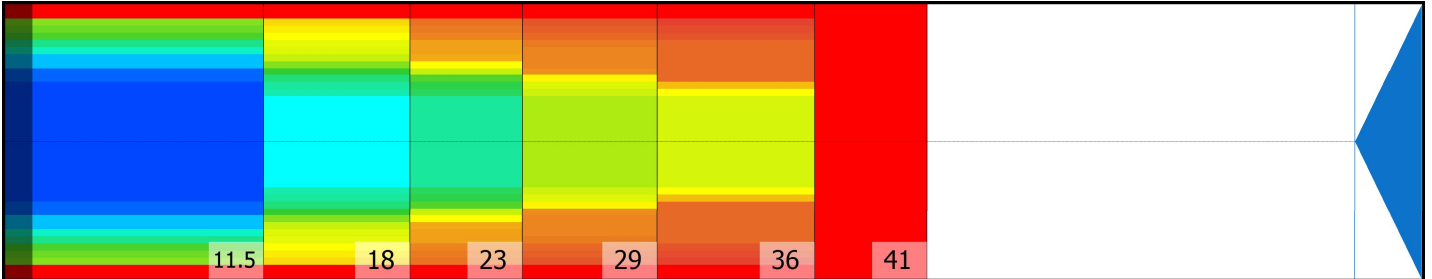

## Zone Configuration

Cleaner Stop

Volume: 25.19

Mode: Clean and Condition

Speed: Max Clean

Start Cleaner Spray: 0 Feet

Start Squeegee: 0 Feet

Start Conditioning: 12 Inches

Split Pattern: No

Zone 1	Avg	Ratio	Zone 2	Avg	Ratio	Zone 3	Avg	Ratio	Zone 4	Avg	Ratio
Left	51.80	1.80 : 1	Left	25.20	2.98 : 1	Left	12.60	5.00 : 1	Left	9.40	3.72 : 1
Right	51.80	1.80 : 1	Right	25.20	2.98 : 1	Right	12.60	5.00 : 1	Right	9.40	3.72 : 1
Center	93.00		Center	75.00		Center	63.00		Center	35.00	

Zone 5	Avg	Ratio	Zone 6	Avg	Ratio
Left	7.20	4.17 : 1	Left	1.00	1.00 : 1
Right	7.20	4.17 : 1	Right	1.00	1.00 : 1
Center	30.00		Center	1.00	

Volume by Board