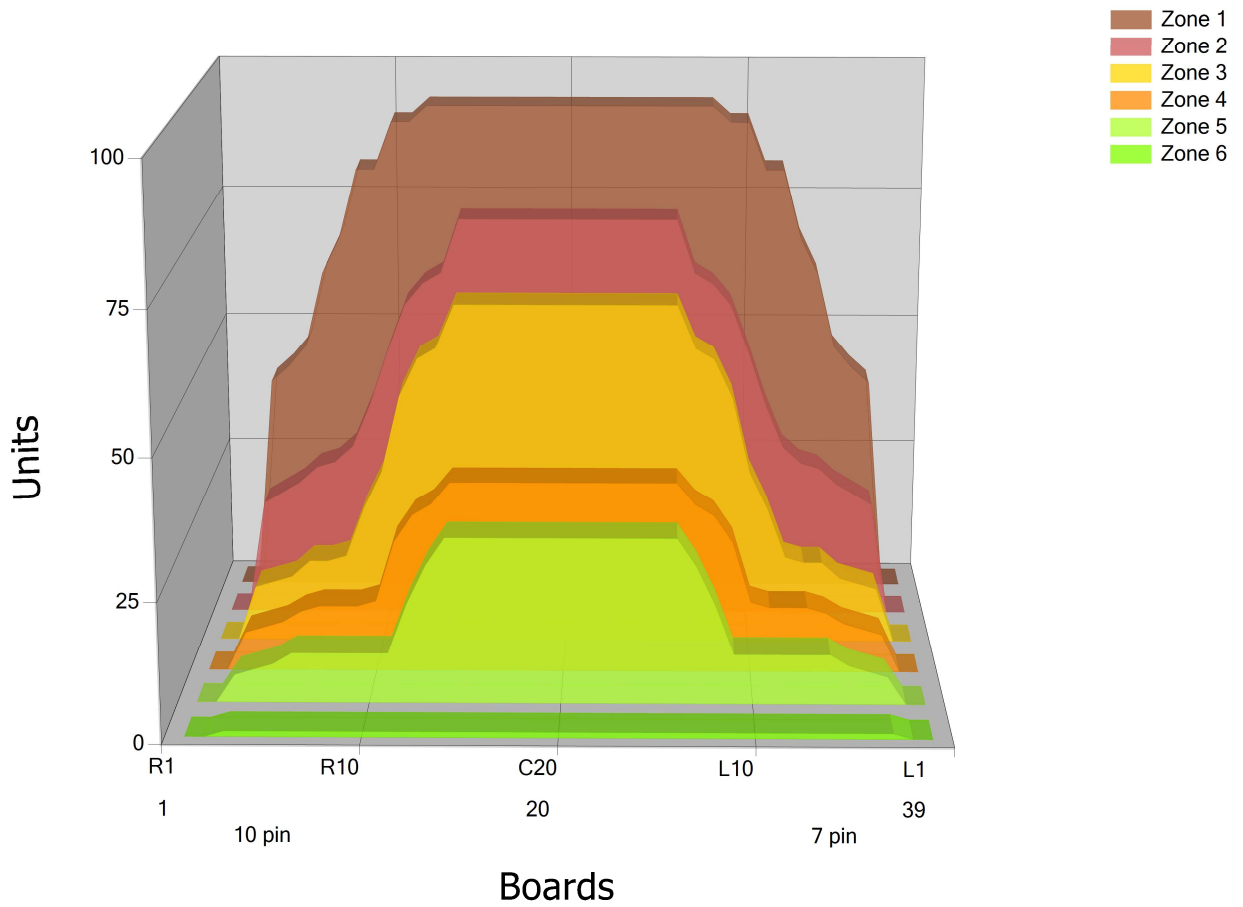

## Zone Configuration

Cleaner Stop

Volume: 25.19

Mode: Clean and Condition

Speed: Max Clean

Start Cleaner Spray: 0 Feet

Start Squeegee: 0 Feet

Start Conditioning: 12 Inches

Split Pattern: No

Zone 1	Avg	Ratio	Zone 2	Avg	Ratio	Zone 3	Avg	Ratio	Zone 4	Avg	Ratio
Left	51.80	1.80 : 1	Left	25.20	2.98 : 1	Left	12.60	5.00 : 1	Left	9.40	3.72 : 1
Right	51.80	1.80 : 1	Right	25.20	2.98 : 1	Right	12.60	5.00 : 1	Right	9.40	3.72 : 1
Center	93.00		Center	75.00		Center	63.00		Center	35.00	

Zone 5	Avg	Ratio	Zone 6	Avg	Ratio
Left	7.20	4.17 : 1	Left	1.00	1.00 : 1
Right	7.20	4.17 : 1	Right	1.00	1.00 : 1
Center	30.00		Center	1.00	

Volume by Board